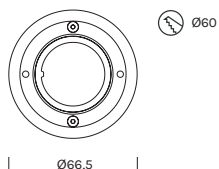

INDOOR - CEILING

BEAM MASTER Ø80

- alluminio

- aluminum

Con rosone, senza driver
With canopy, without driver

	M 2700K	W 3000K	N 4000K
Power	13.2W	13.2W	13.2W
Nominal lumen	1526.6lm	1592.4lm	1645.0lm
CRI	>90	>90	>90
Supply	24Vdc	24Vdc	24Vdc

Item	Temperature	°Optic	Ring	Body
4363	M	12	-BO	-BO
	W	35	-NO	-NO
	N	55	-BV	-BV
			-OR	-OR
			-RR	-RR
			-TI	-TI

Con rosone per incasso, senza driver
With recessed canopy, without driver

Necessita di controcassa CN25
Requires CN25 outercasing

	M 2700K	W 3000K	N 4000K
Power	13.2W	13.2W	13.2W
Nominal lumen	1526.6lm	1592.4lm	1645.0lm
CRI	>90	>90	>90
Supply	24Vdc	24Vdc	24Vdc

Item	Temperature	°Optic	Canopy	Ring	Body
4393	M	12	-NE	-BO	-BO
	W	35		-NO	-NO
	N	55		-BV	-BV
				-OR	-OR
				-RR	-RR
				-TI	-TI

Controcassa

Outercasing

Item	Finish
CN25	-NA 

Driver 24Vdc in tensione in remoto

Remote constant voltage drivers 24Vdc

Item	items powerable	Power	IP	Dimensions	Dimming
1A0150	1-2	30W	IP20	154x50x14	ON-OFF
1A1910	1-3	60W	IP20	185x63,5x22	ON-OFF
1A1476	1-6	100W	IP20	177x56,4x17,2	ON-OFF
1A2168	1-6	100W	IP20	190x65x22	PUSH DALI
1A1999	1-6	100W	IP20	201x63x30	L-C