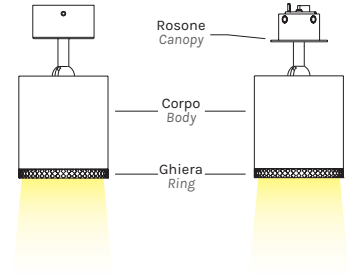

INDOOR - CEILING

BEAM MASTER Ø80

- alluminio

- aluminum

Con rosone, senza driver
With canopy, without driver

	M 2700K	W 3000K	N 4000K
Power	13.2W	13.2W	13.2W
Nominal lumen	1526.6lm	1592.4lm	1645.0lm
CRI	>90	>90	>90
Supply	24Vdc	24Vdc	24Vdc

Item	Temperature	°Optic	Ring	Body
4363	M	12	-BO	-BO
	W	35	-NO	-NO
	N	55	-BV	-BV
			-OR	-OR
			-RR	-RR
			-TI	-TI

Con rosone per incasso, senza driver
With recessed canopy, without driver

Necessita di controcassa CN25
Requires CN25 outercasing