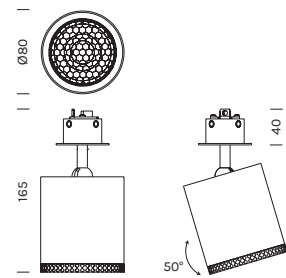

INDOOR - CEILING

BEAM MASTER Ø80

- alluminio

- aluminum

Con rosone, senza driver
With canopy, without driver

	M 2700K	W 3000K	N 4000K
Power	13.2W	13.2W	13.2W
Nominal lumen	1526.6lm	1592.4lm	1645.0lm
CRI	>90	>90	>90
Supply	24Vdc	24Vdc	24Vdc

Item	Temperature	°Optic	Ring	Body
4363	M	12	-BO	-BO
	W	35	-NO	-NO
	N	55	-BV	-BV
			-OR	-OR
			-RR	-RR
			-TI	-TI

Con rosone per incasso, senza driver
With recessed canopy, without driver

Necessita di controcassa CN25
Requires CN25 outercasing

Controcassa

Outercasing

Item	Finish
CN25	-NA 

Driver 24Vdc in tensione in remoto

Remote constant voltage drivers 24Vdc

Item	items powerable	Power	IP	Dimensions	Dimming
1A0150	1-2	30W	IP20	154x50x14	ON-OFF
1A1910	1-3	60W	IP20	185x63,5x22	ON-OFF
1A1476	1-6	100W	IP20	177x56,4x17,2	ON-OFF
1A2168	1-6	100W	IP20	190x65x22	PUSH DALI
1A1999	1-6	100W	IP20	201x63x30	L-C

Centraline dimmerabili in remoto

Remote dimmable controllers

Item	Power	IP	Dimensions	Dimming
1A0837/24	144W	IP20	132x22x20	PUSH DALI 1-10V
1A0838/24	288W	IP20	164x38x25	PUSH DALI 0.1-10V