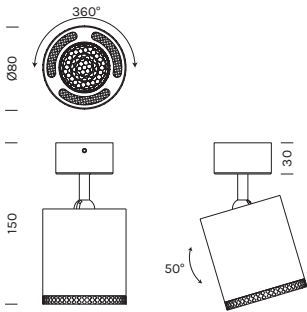

INDOOR - CEILING

BEAM MASTER Ø80

- alluminio

- aluminum

Con rosone, senza driver
With canopy, without driver

	M 2700K	W 3000K	N 4000K
Power	13.2W	13.2W	13.2W
Nominal lumen	1526.6lm	1592.4lm	1645.0lm
CRI	>90	>90	>90
Supply	24Vdc	24Vdc	24Vdc

Item	Temperature	°Optic	Ring	Body
4363	M	12	-BO	-BO
	W	35	-NO	-NO
	N	55	-BV	-BV
			-OR	-OR
			-RR	-RR
			-TI	-TI

Con rosone per incasso, senza driver
With recessed canopy, without driver

Necessita di controcassa CN25
Requires CN25 outercasing

Controcassa

Outercasing

Item	Finish
CN25	-NA 

Driver 24Vdc in tensione in remoto

Remote constant voltage drivers 24Vdc

Item	items powerable	Power	IP	Dimensions	Dimming
1A0150	1-2	30W	IP20	154x50x14	ON-OFF
1A1910	1-3	60W	IP20	185x63,5x22	ON-OFF
1A1476	1-6	100W	IP20	177x56,4x17,2	ON-OFF
1A2168	1-6	100W	IP20	190x65x22	PUSH DALI
1A1999	1-6	100W	IP20	201x63x30	L-C

Centraline dimmerabili in remoto

Remote dimmable controllers

Item	Power	IP	Dimensions	Dimming
1A0837/24	144W	IP20	132x22x20	PUSH DALI 1-10V
1A0838/24	288W	IP20	164x38x25	PUSH DALI 0.1-10V